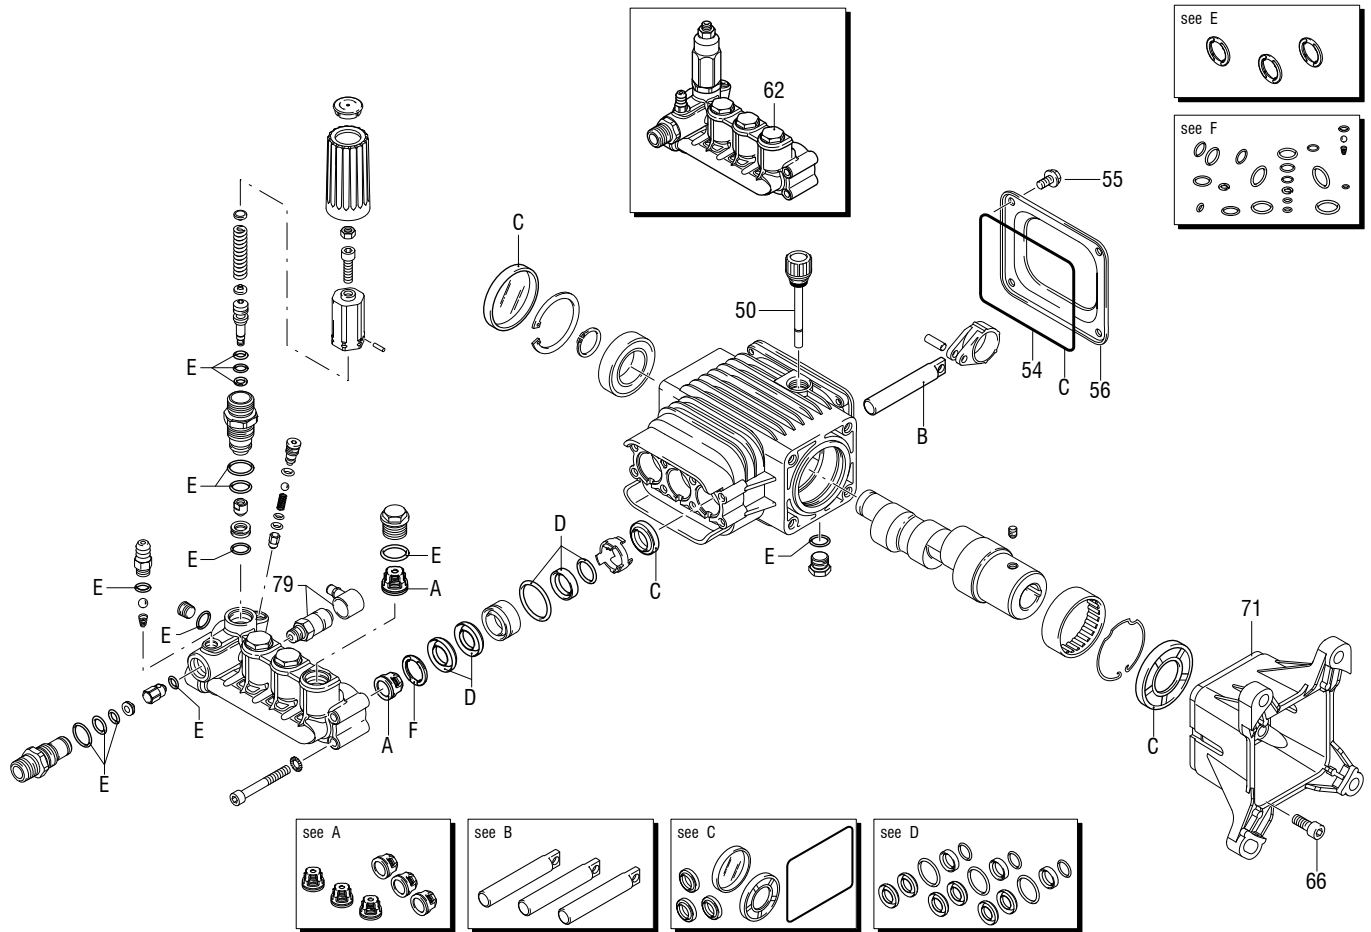

POWER WASHER PUMP, TRIPLEX-4GPM 4000 PSI – REPLACEMENT PARTS

REF. #	Generac Part #	QTY	Description
	OJ0480	1	COMPLETE PUMP, TRIPLEX-4GPM 4000 PSI
50	0H95660120	1	CAP/DIPSTICK, OIL
54	0H95660121	1	GASKET
55	0H95660122	4	SCREW, M6x12
56	0H95660123	1	COVER, REAR
62	OJ04800115	1	PUMP HEAD, PRE-ASSY.
66	0H95660125	4	SCREW, M8x20
71	0H95660126	1	FLANGE, GAS ENGINE
79	0H9570	1	VALVE ASSY., THERMAL RELIEF

REF. #	Generac Part #	QTY	Repair Kits
A*	OJ04800110	1	KIT, VALVE
A*	OJ04800118	1	KIT, VALVE
B	0H95660111	1	KIT, PISTON
C	0H95660112	1	KIT, OIL SEALS
D	0H95660113	1	KIT, WATER SEALS
E	0H95660114	1	KIT, O-RINGS
F	0H95660115	1	KIT, SUPPORT RINGS

*If pump serial number is prior to 27635120428223994, use Valve Kit OJ04800110.

If pump serial number is equal or greater than 27635120428223994, use Valve Kit OJ04800118.

GENERAC®

Generac Power Systems, Inc.
 S45 W29290 Hwy. 59
 Waukesha, WI 53189
 1-888-GENERAC (1-888-436-3722)